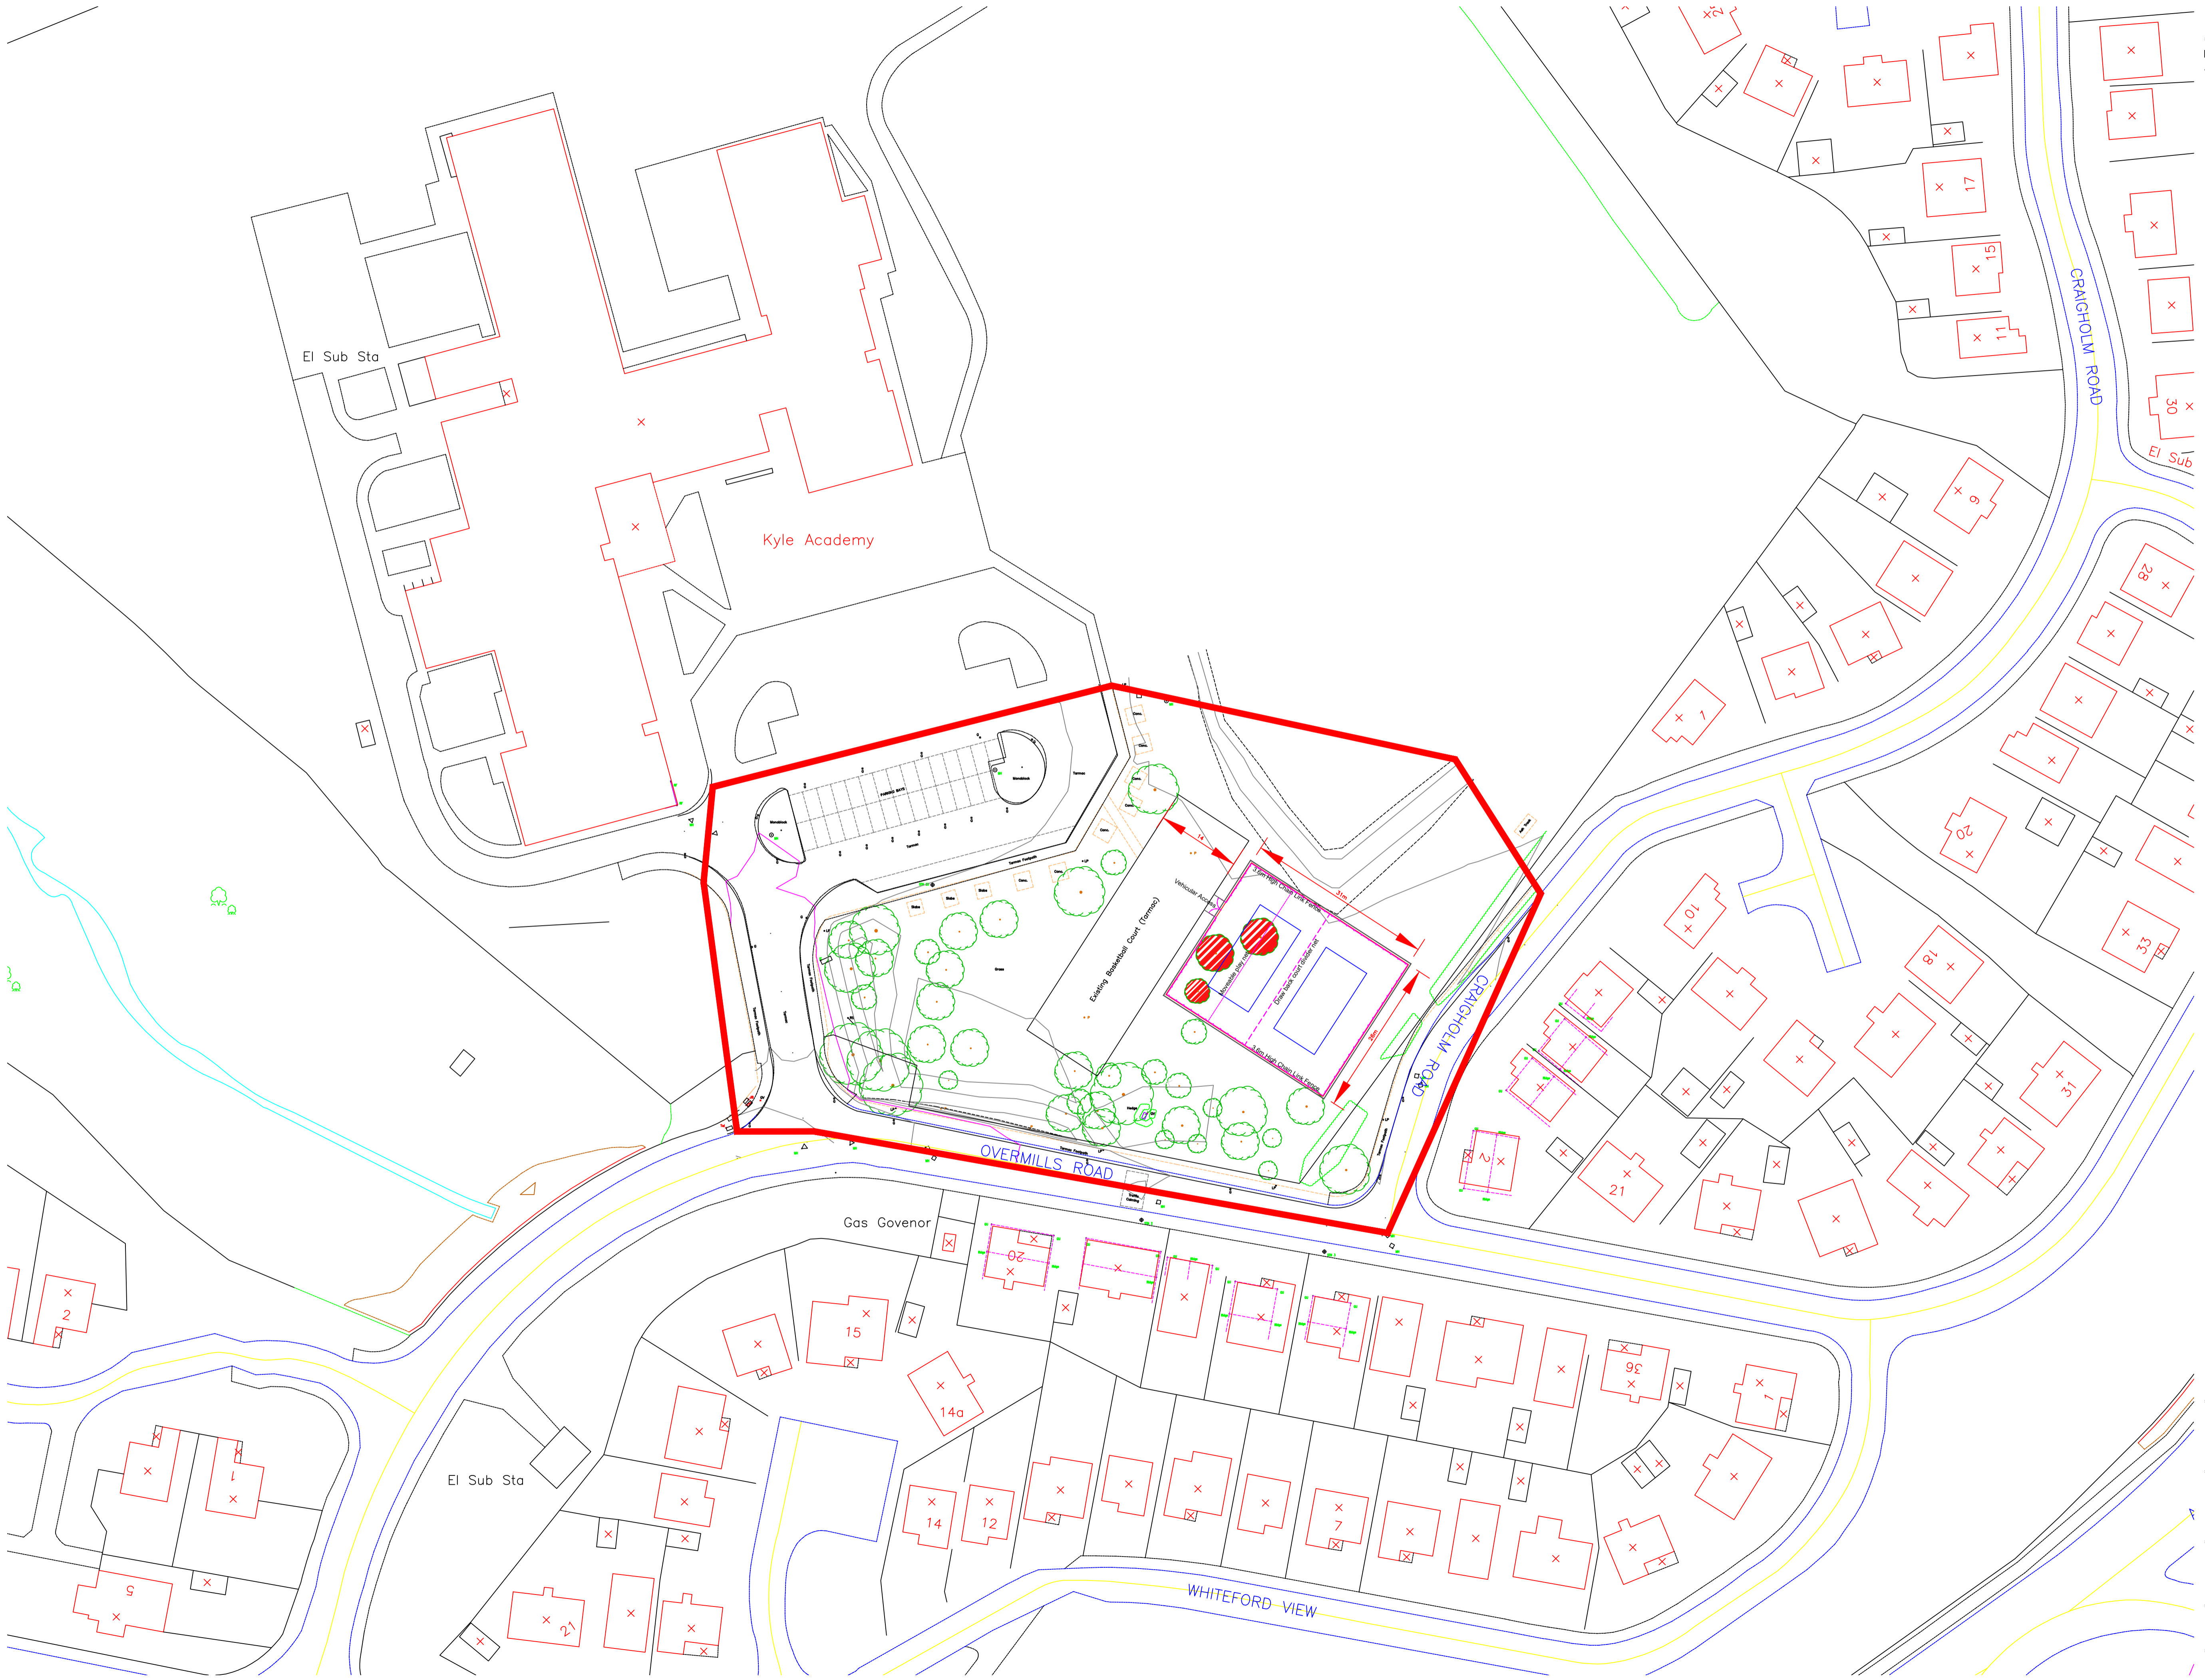

**Notes:**

DO NOT SCALE DIMENSIONS FROM THIS DRAWING  
ALL DIMENSIONS TO BE VERIFIED ON SITE.

**REVISION**

rev.	date	details	drwn	chkd

**PSD** Professional Sportsturf Design  
 6 Crosshill Drive, Glasgow, G73 3QU  
 Tel: 0141 643 1286 Fax: 0141 641 8202  
 email: office@psdscotland.co.uk

Client: SOUTH AYRSHIRE COUNCIL

Project Title: KYLE ACADEMY BEACH VOLLEYBALL COURT

Drawing Title: PROPOSED LOCATION/LAYOUT

Scale @ A1: 1:500 Drawn by: vigg Date: sept/21 Checked by: CHECKED

Drawing No: SAC/KA\_110

Drawing: C:\Users\Mark\Documents\Projects\Kyle Academy\110\_SAC\KA\_110.dwg