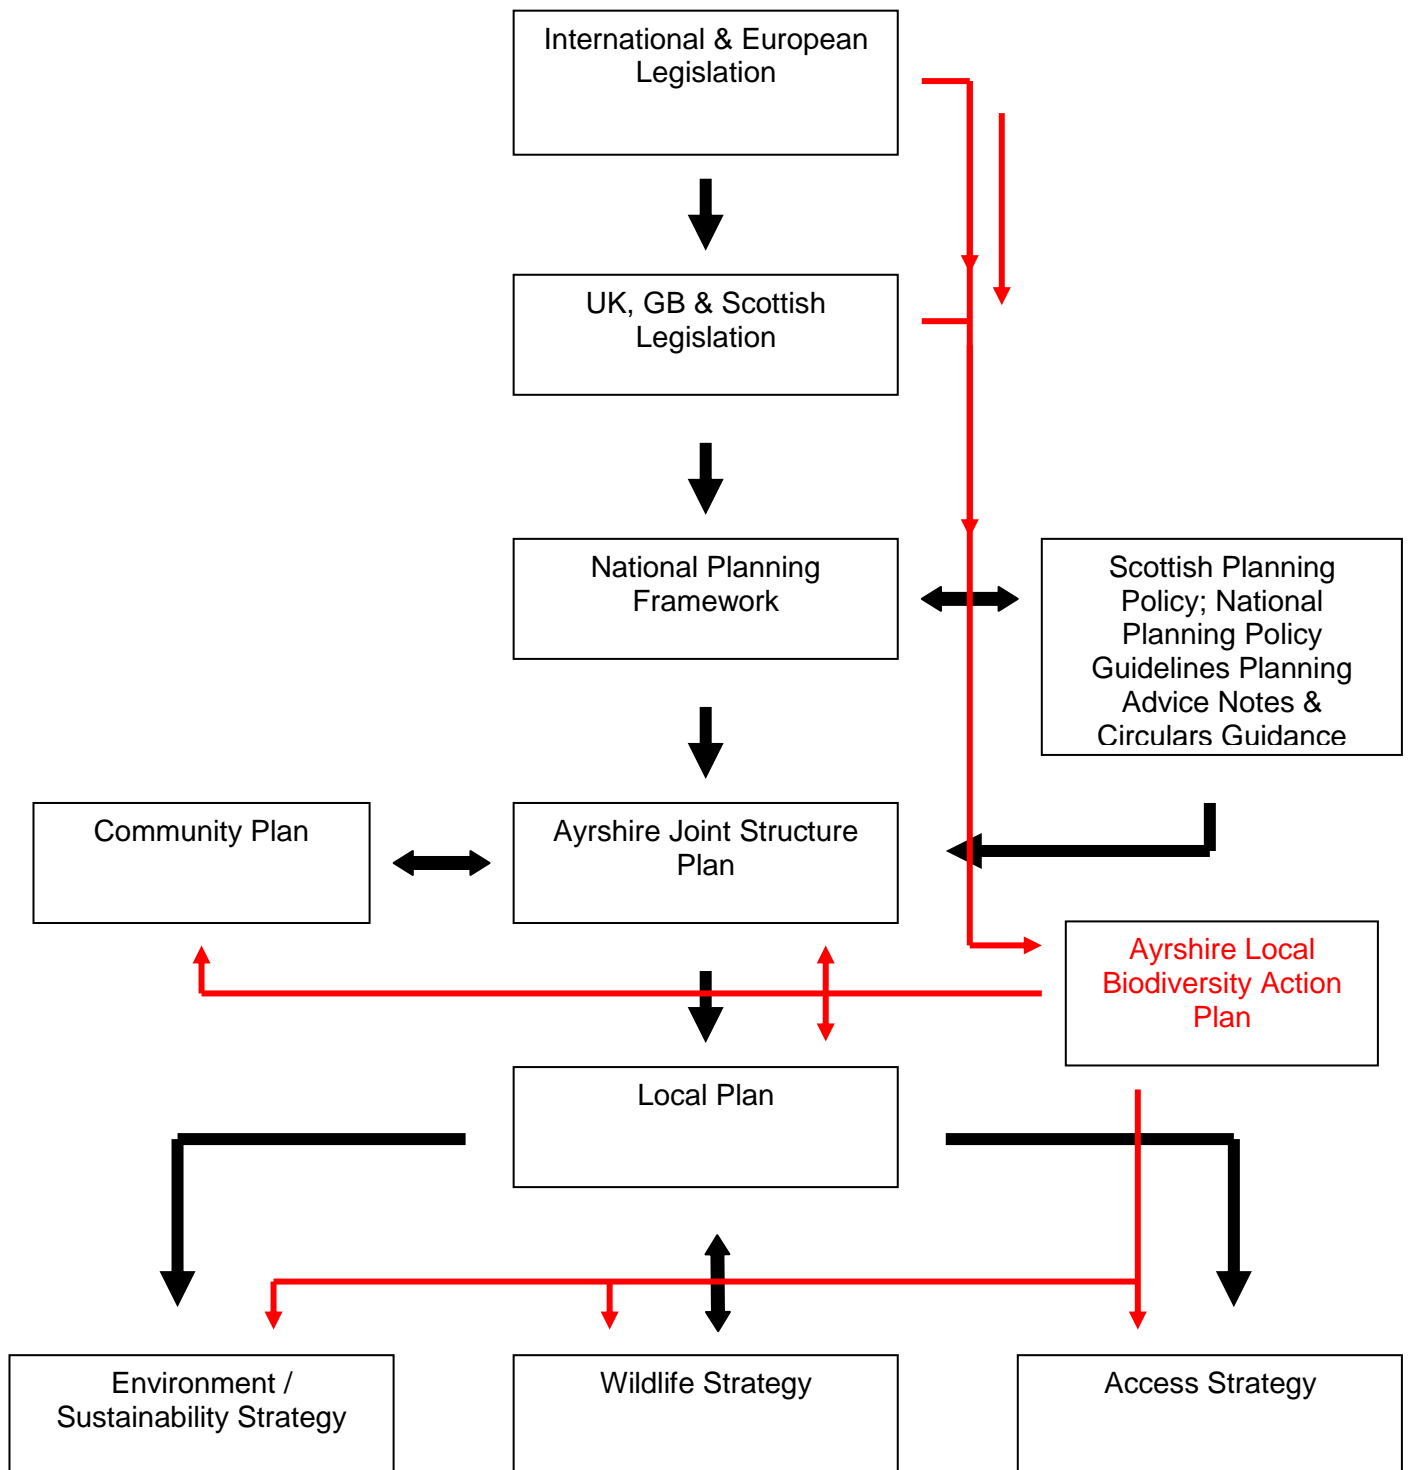

Diagram depicting the relationship of the Ayrshire Local Biodiversity Action Plan & other PPS's

The Ayrshire Local Biodiversity Action Plan is a non material document in relation to planning and planning considerations, none the less it is still a document that is often referred to when considering the impact of a development on the local biodiversity. The plan is thought to be an unbiased assessment of the local biodiversity highlighting species & habitats of local concern; as such helps to inform the development of other local authority PPS's e.g Core Path Plan, Access Strategy, Local Transport Strategy, Local Plan.rm