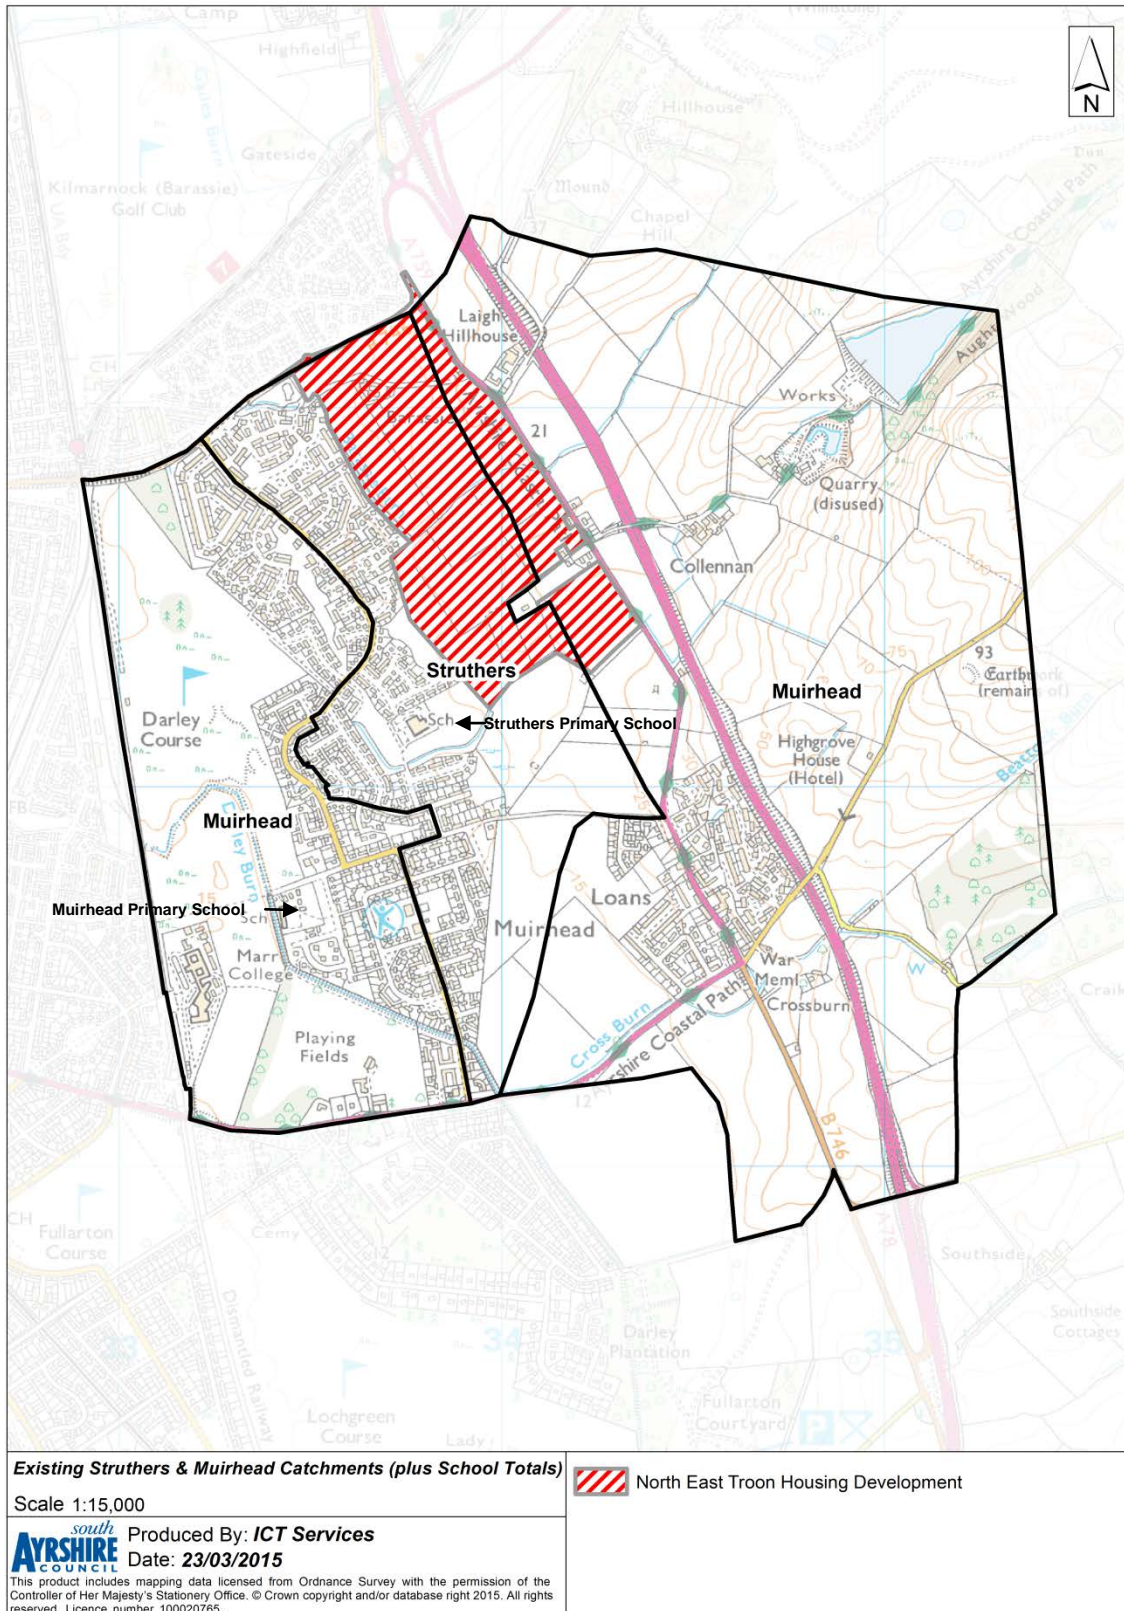

Current Catchment areas for Muirhead Primary School and Struthers Primary School and location of North East Troon Housing Development