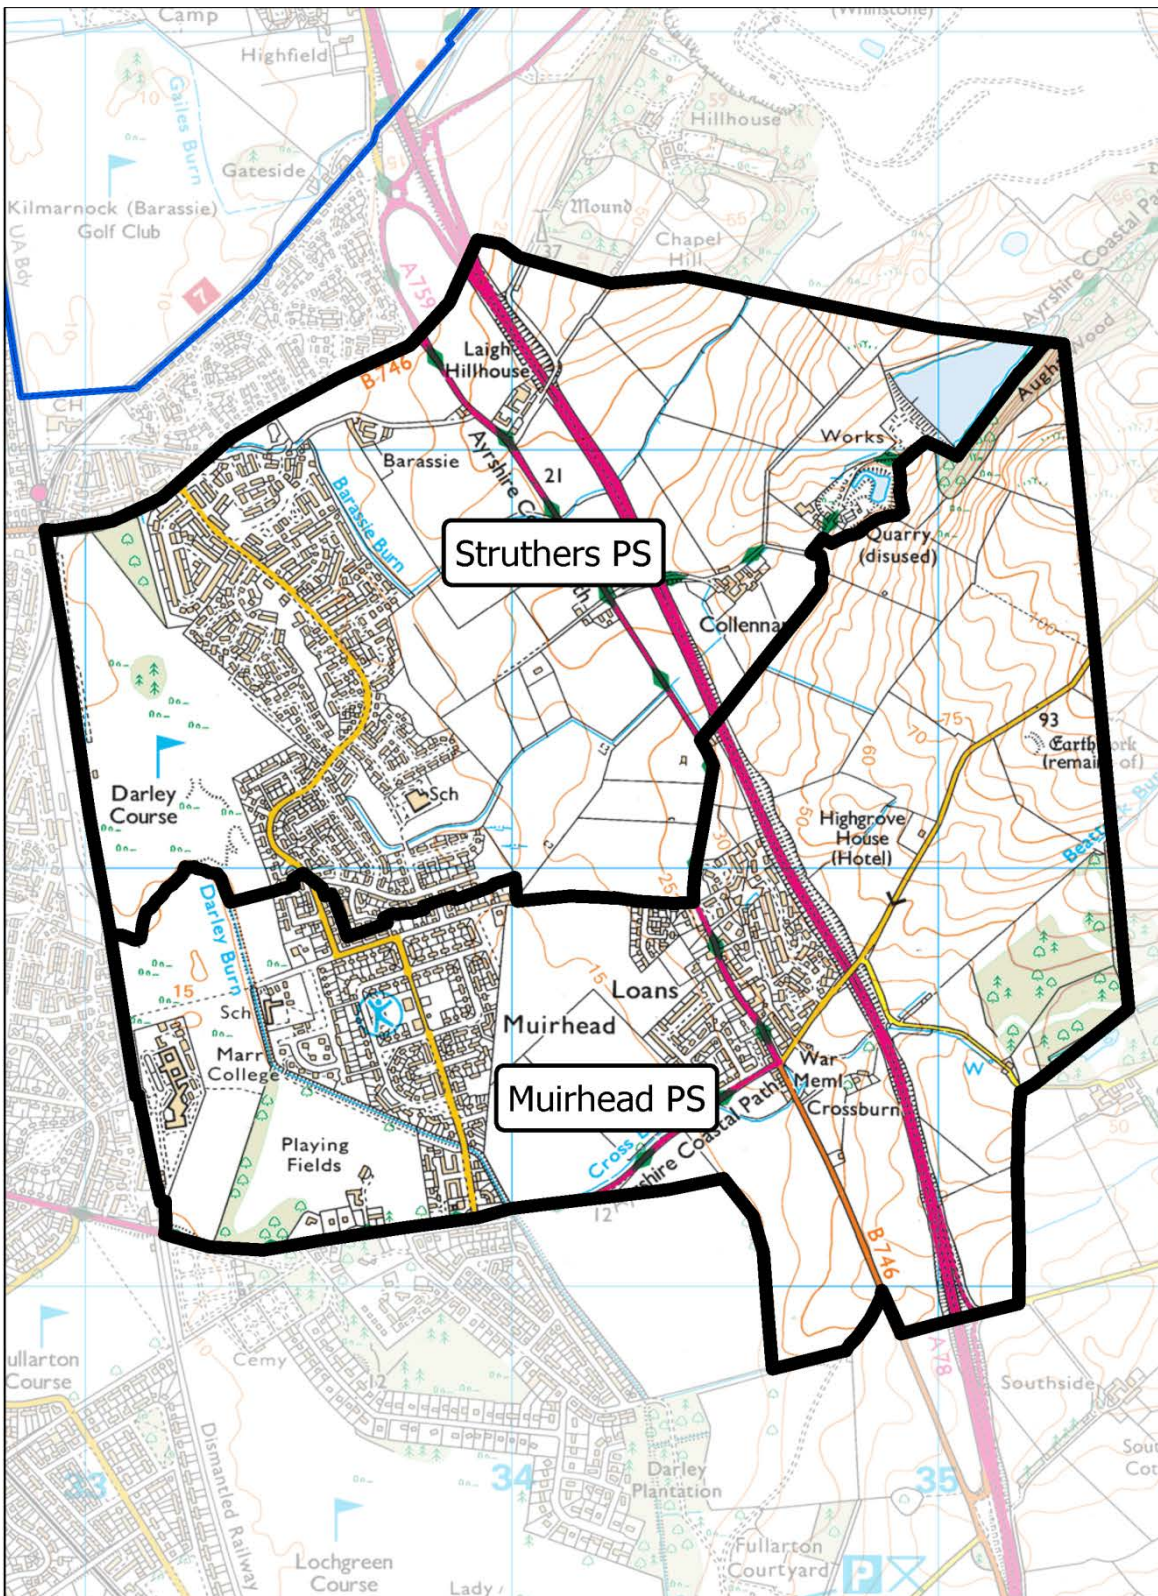

0300 123 0900

Current Catchment areas for Muirhead Primary School and Struthers Primary School and location of North East Troon Housing Development

Proposed Catchment areas for Muirhead Primary School and Struthers Primary School