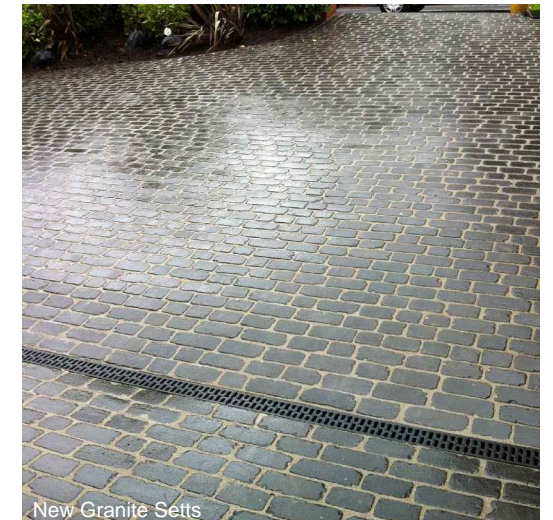

# Belleisle Park | Visitor Centre |

-  Reclaimed Granite Setts
-  New Granite Setts
-  Caithness Slabs