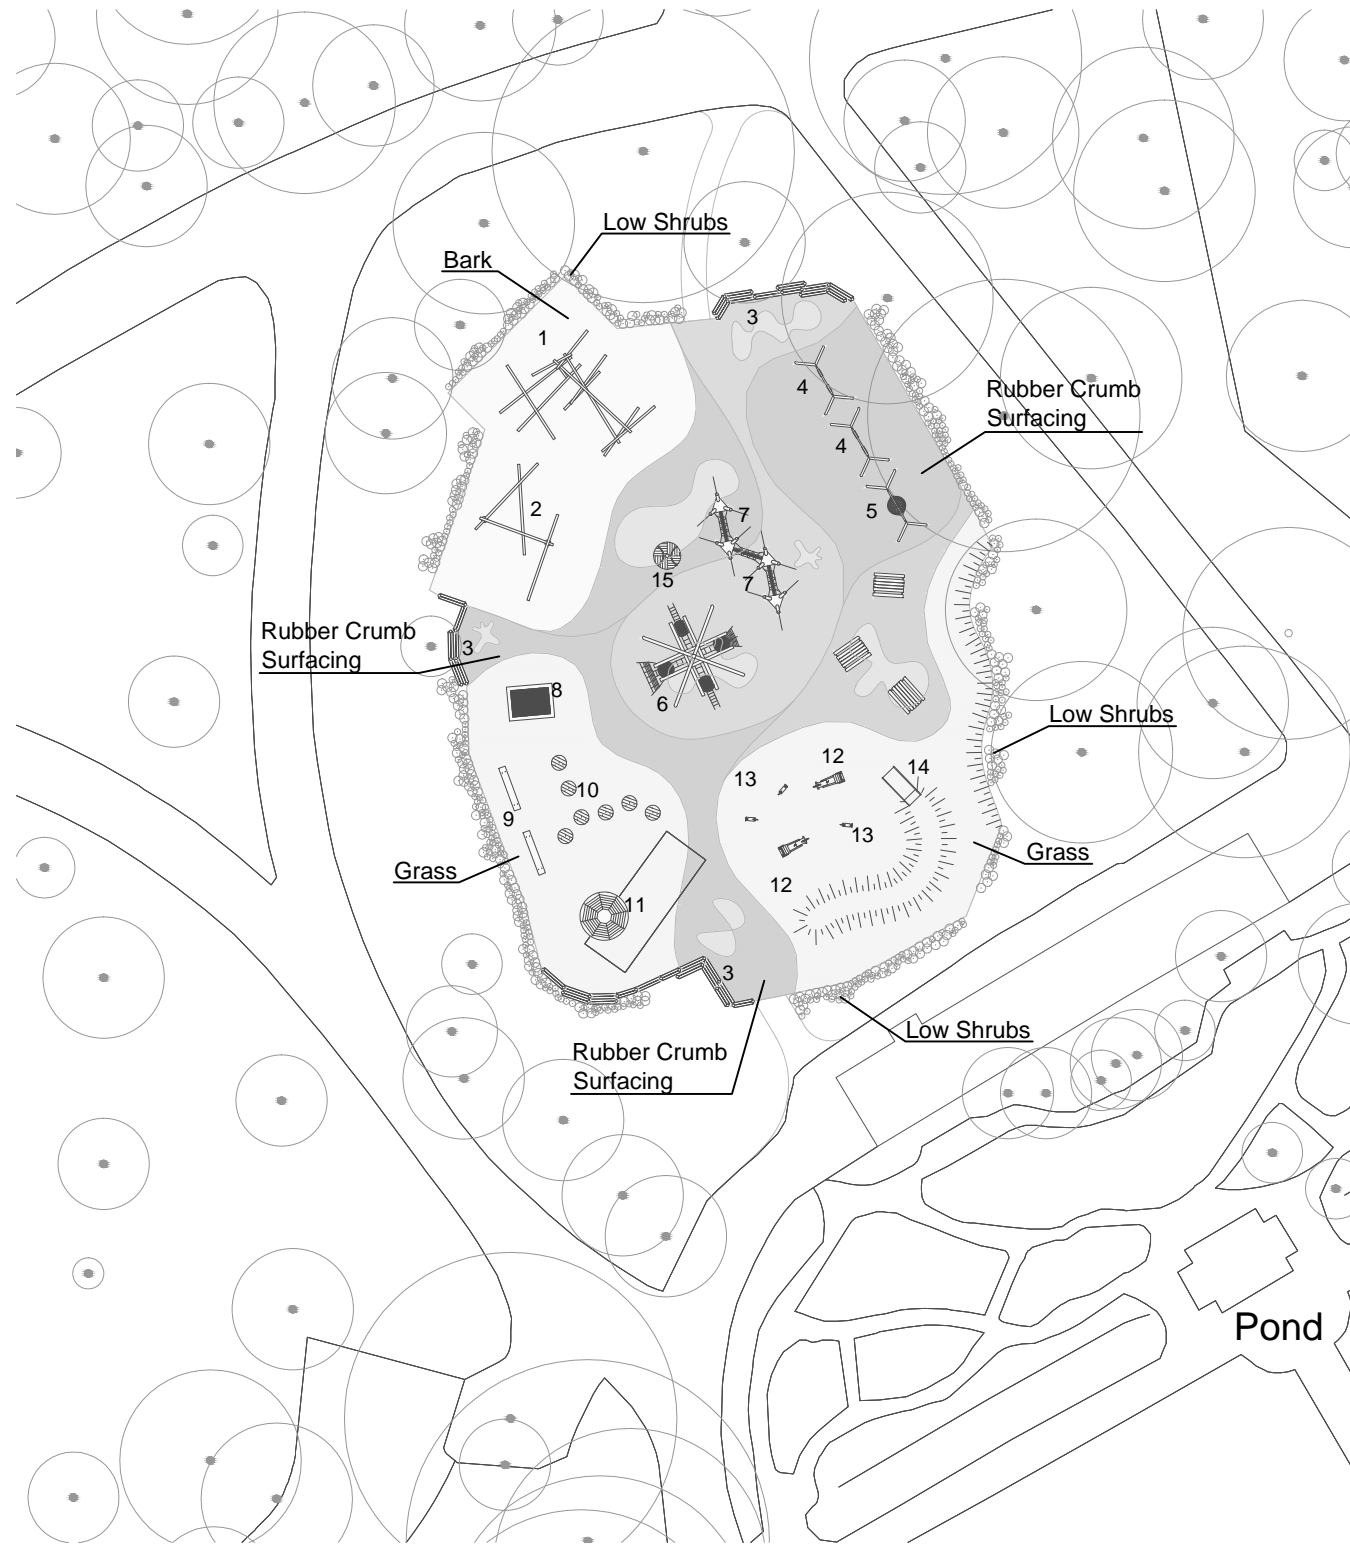

Belleisle Park | Play Area |

- No Formal Limits
- Boundaries Defined by Natural/Informal Elements - Planting, Elevations, Benches
- Combination of Bark, Grass and Rubber Crumb for Surfacing, to define Different areas for Different Users

1:500 @ A3

<p>1</p>	<p>Timberwood Tangle Timberplay Main Catalogue no 6.50000 6 - 14 year olds</p>		<p>8</p>	<p>Trampoline 2000 Huck Play Equipment no 20.02.125</p>	
<p>2</p>	<p>Jackstraws See-saw Timberplay Main Catalogue no 6.50600 6 - 14 year olds</p>		<p>9</p>	<p>Totter Beam Timberplay Main Catalogue no 6.05000 4 - 12 year olds</p>	
<p>3</p>	<p>Wooden Benches Jupiter Play - FHS Holztechnik Seating & Shelter no 909231206R</p>		<p>10</p>	<p>Jumping Disc Timberplay Main Catalogue no 6.06000 4 - 12 year olds</p>	
<p>4</p>	<p>High Twin Swing Special Timberplay Main Catalogue no L6.14020 4 - 12 year olds</p>		<p>11</p>	<p>Giant Revolving Disc Timberplay Main Catalogue no 7.25000 6 - 14 year olds</p>	
<p>5</p>	<p>Cradle Nest Special Timberplay Main Catalogue no L6.14520 2 - 10 year olds</p>		<p>12</p>	<p>"Peter" Horse Cart Timberplay Main Catalogue no 4.24140 2 - 6 year olds</p>	
<p>6</p>	<p>Birds Nest Tower Huck Rope Play Equipment For over 6 year olds</p>		<p>13</p>	<p>Swinging Horse Timberplay Main Catalogue no 4.24150 2 - 6 year olds</p>	
<p>7</p>	<p>Wobbly Platform Timberplay Main Catalogue no 8.81500 4 - 12 year olds</p>		<p>14</p>	<p>Stainless Steel Slide Timberplay Main Catalogue no 3.63120 2 - 12 year olds</p>	
			<p>15</p>	<p>Standing Carousel Timberplay Main Catalogue no 6.26503 4 - 12 year olds</p>	