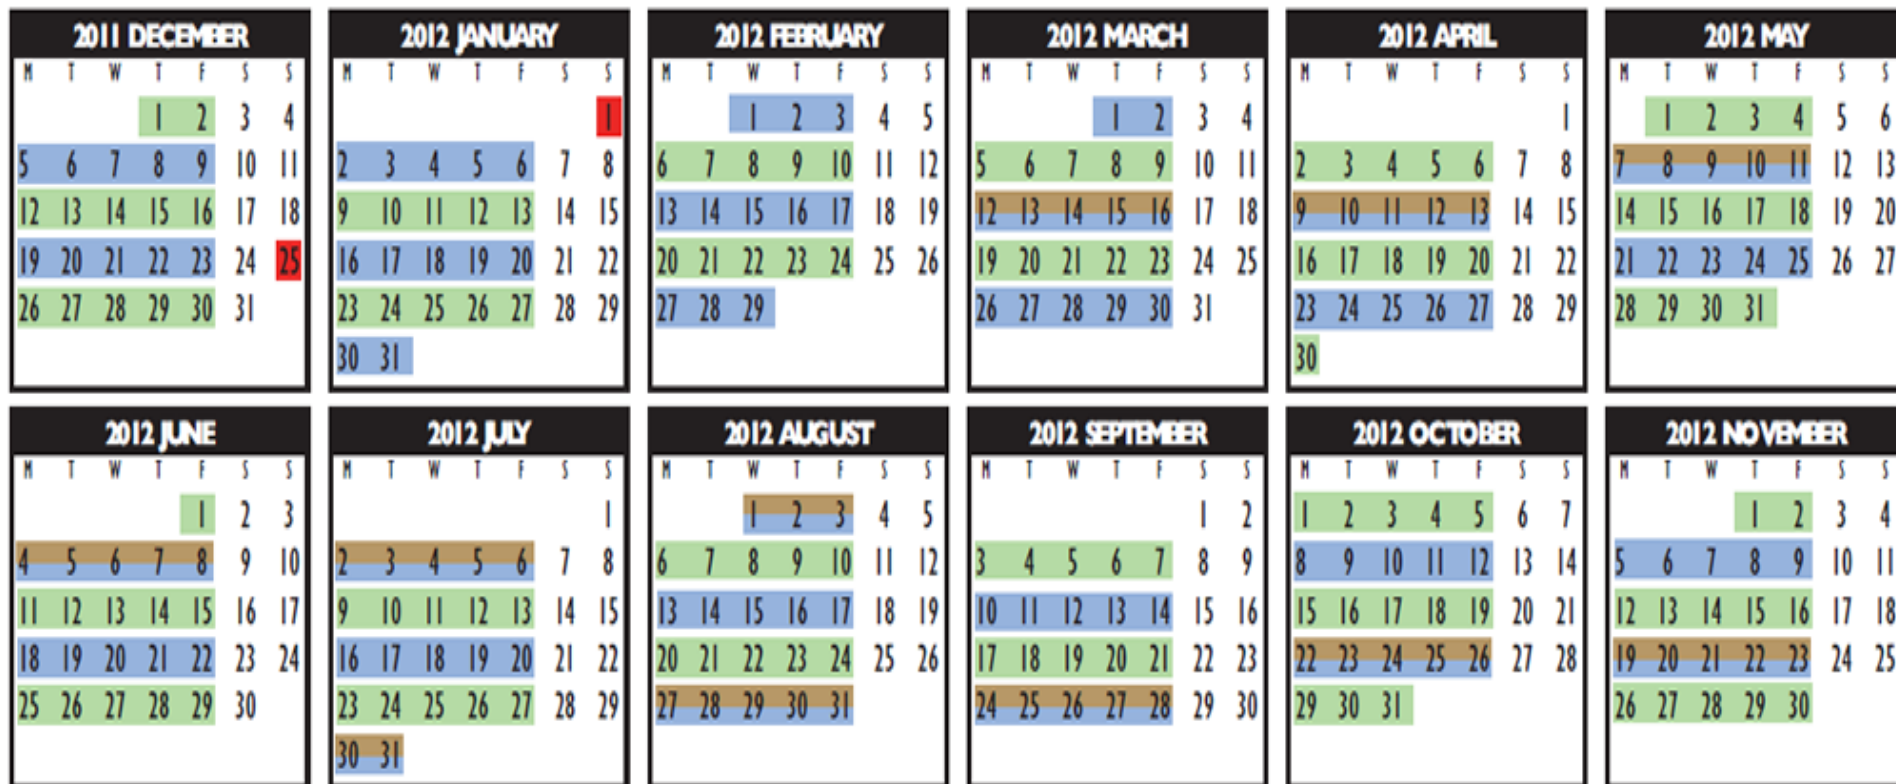

Collection Calendar C

The Calendar shows collection days for your Blue, Green and Brown Bin. Please note that there will be a suspension of service on Brown bins in the winter months of December, January and February although you may arrange a collection during those months by telephoning the Recycling helpline.

Once the seasonal garden waste collection service is re-introduced from 1st March, your brown bin will be emptied once every four weeks from 1st March to 30th November. This will result in one collection day each month where a blue and a brown bin can be placed out for collection. Where you see a blue and brown shaded line this means that you can place out a blue and a brown bin for collection on your appointed collection day.